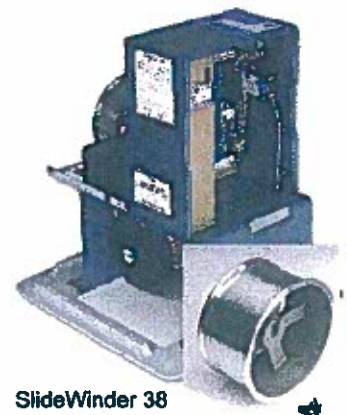

SlideWinder 38
1 hp
200 lb. pull force
2,000 lb. max gate weight
38' max gate travel
UL Class I - IV
115/208-230 single phase
50 or 60 Hz