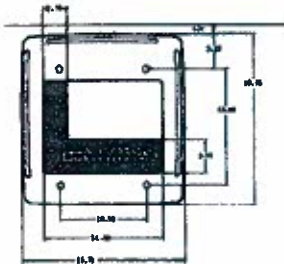

SlideWinder 24
1/2 hp
125 lb. pull force
1,200 lb. max gate weight
24' max gate travel
UL Class I - IV
115/208-230 single phase
50 or 60 Hz

SlideWinder 38
1 hp
200 lb. pull force
2,000 lb. max gate weight
38' max gate travel
UL Class I - IV
115/208-230 single phase
50 or 60 Hz

SlideWinder Specifications

Conduit Locations

Standard
no baseriser

12" base riser
no extra batteries

12" base riser
with heavy duty batteries

Future Models

SlideWinder 24F	Fast		Installer adjustable variable speed version up to 2'/sec. of SlideWinder 24.	UL Class I-IV for speeds up to 1'/sec.; UL Class II-IV for speeds above 1'/sec.
SlideWinder 24S		Solar	Solar powered version of SlideWinder 24.	UL Class I-IV
SlideWinder 24FS	Fast	Solar	Fast (up to 2'/sec.) solar powered version of SlideWinder 24S.	UL Class I-IV for speeds up to 1'/sec.; UL Class II-IV for speeds above 1'/sec.
SlideWinder 38F	Fast		Installer adjustable variable speed version up to 2'/sec. of SlideWinder 38.	UL Class I-IV for speeds up to 1'/sec.; UL Class II-IV for speeds above 1'/sec.
SlideWinder 38VF	Very Fast		Installer adjustable variable speed version (up to 3'/sec.) of SlideWinder 38.	UL Class I-IV for speeds up to 1'/sec.; UL Class II-IV for speeds above 1'/sec.
SlideWinder 38S		Solar	Solar powered version of SlideWinder 38.	UL Class I-IV
SlideWinder 38FS	Fast	Solar	Fast (up to 2'/sec.) solar powered version of SlideWinder 38F.	UL Class I-IV for speeds up to 1'/sec.; UL Class II-IV for speeds above 1'/sec.