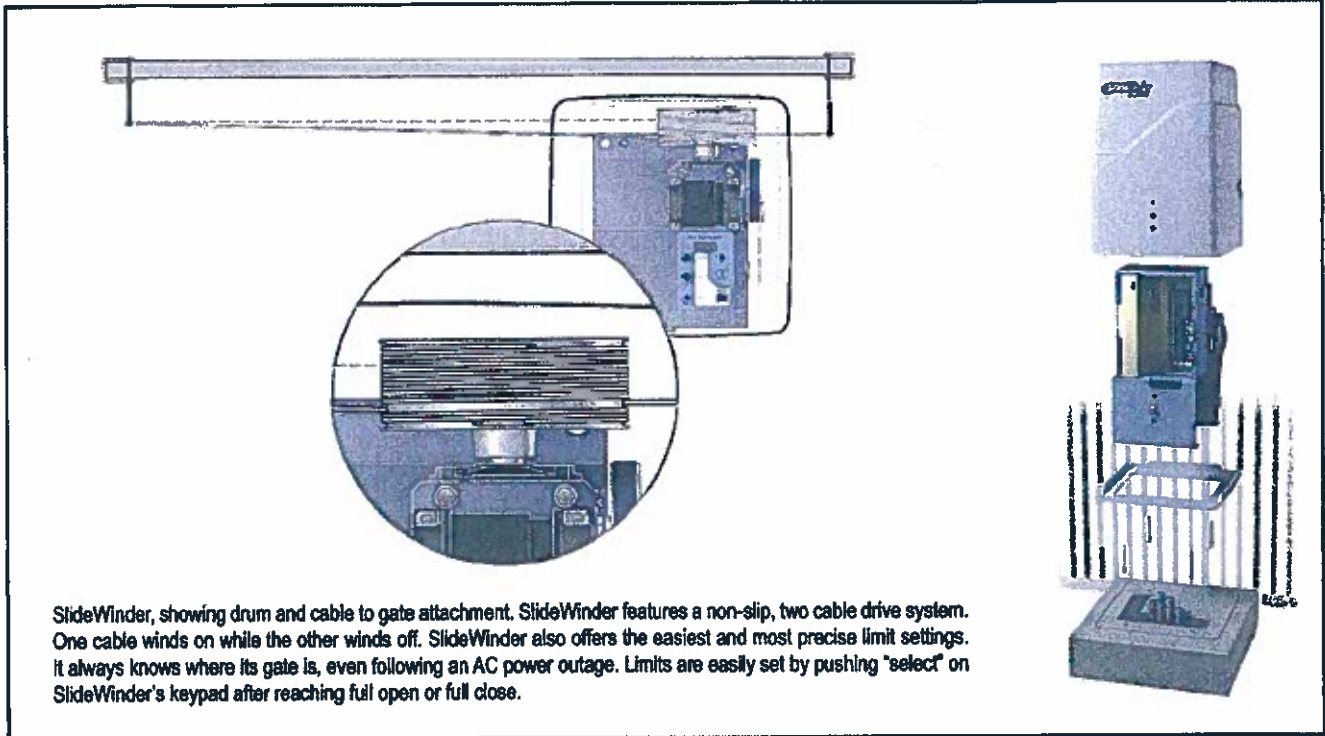

SlideWinder Specifications