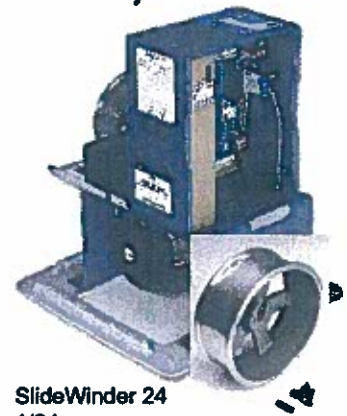

**Premium
Residential & Commercial Slide Gate Operator**

SlideWinder

Simple. Reliable. Secure.

CLEAN STAINLESS STEEL CABLE DRIVE

No more rusty, ugly, dangling, grimy, open-to-the-elements maintenance prone chain that jerks your gate open and closed.

WHISPER QUIET

Install SlideWinder close to living spaces. SlideWinder is quiet.

KEEPS RUNNING DURING POWER OUTAGE

SlideWinder's unique UPS* battery backup virtually guarantees that your gate operates normally (with access controls and safety equipment fully operational) for hundreds of feet of gate travel after you lose power.

*uninterruptible power supply

ULTRA RELIABLE

SlideWinder comes with a 5-year limited warranty. It's rated for continuous duty. It meets the HySecurity standard of highest quality and reliability. Users can expect years of low maintenance and ultra-reliable service from SlideWinder and all HySecurity operators.

SlideWinder 24
1/2 hp
125 lb. pull force
1,200 lb. max gate weight
24' max gate travel
UL Class I - IV
115/208-230 single phase
50 or 60 Hz