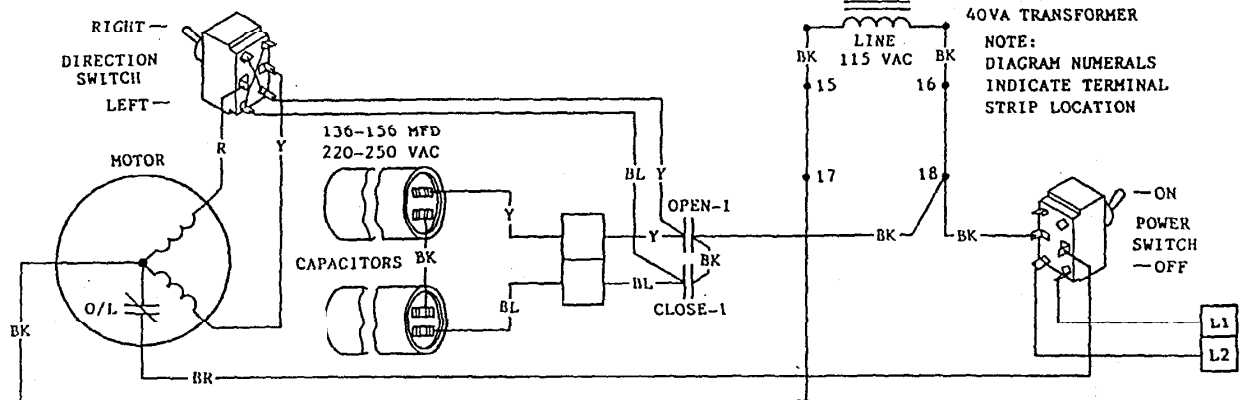

MOTOR WIRING

MSW GATE OPERATOR	
MASTER/SLAVE AND SINGLE	
DATE: 6-89	
BY: R.L.	REV. 5
MEDIUM DUTY SWING GATE OPERATOR	
115V 1Ø	
WIRING DIAGRAM	MS-31

NOTE: SEE INSTRUCTIONS FOR MASTER/SLAVE WIRING ON SEPERATE PAGE
OPTIONAL TIMER IN DASHED LINES

84-A WARNING: TURN OFF POWER BEFORE MAKING ADJUSTMENTS