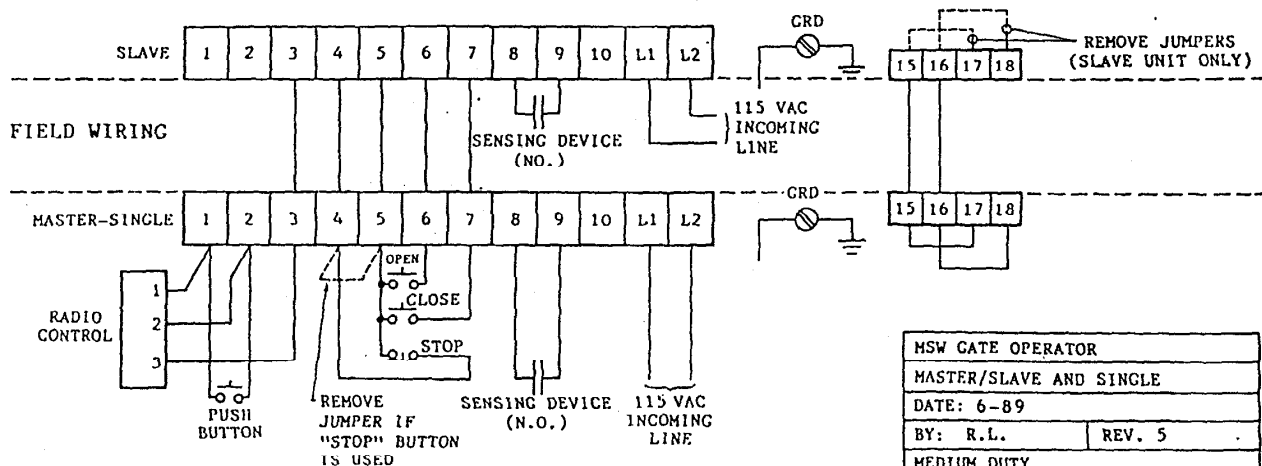

MOTOR WIRING

MSW GATE OPERATOR	
MASTER/SLAVE AND SINGLE	
DATE: 6-89	
BY: R.L.	REV. 5
MEDIUM DUTY SWING GATE OPERATOR	
115V 1Ø	
WIRING DIAGRAM	MS-31

NOTE: SEE INSTRUCTIONS FOR MASTER/SLAVE WIRING ON SEPERATE PAGE
OPTIONAL TIMER IN DASHED LINES

84-A WARNING: TURN OFF POWER BEFORE MAKING ADJUSTMENTS