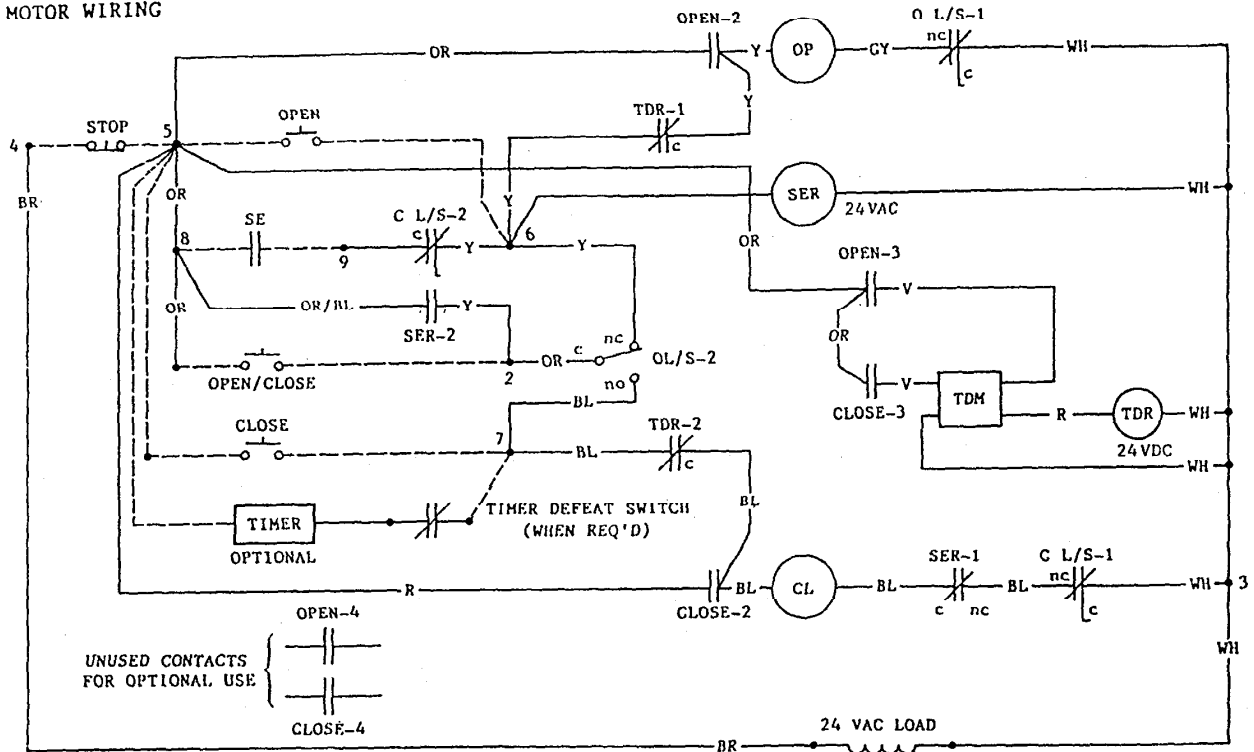

MOTOR WIRING

MSW GATE OPERATOR	
MASTER/SLAVE AND SINGLE	
DATE: 6-89	
BY: R.L.	REV. 5
MEDIUM DUTY SWING GATE OPERATOR	
115V 1Ø	
WIRING DIAGRAM	MS-31

NOTE: SEE INSTRUCTIONS FOR MASTER/SLAVE WIRING ON SEPERATE PAGE
OPTIONAL TIMER IN DASHED LINES

84-A WARNING: TURN OFF POWER BEFORE MAKING ADJUSTMENTS